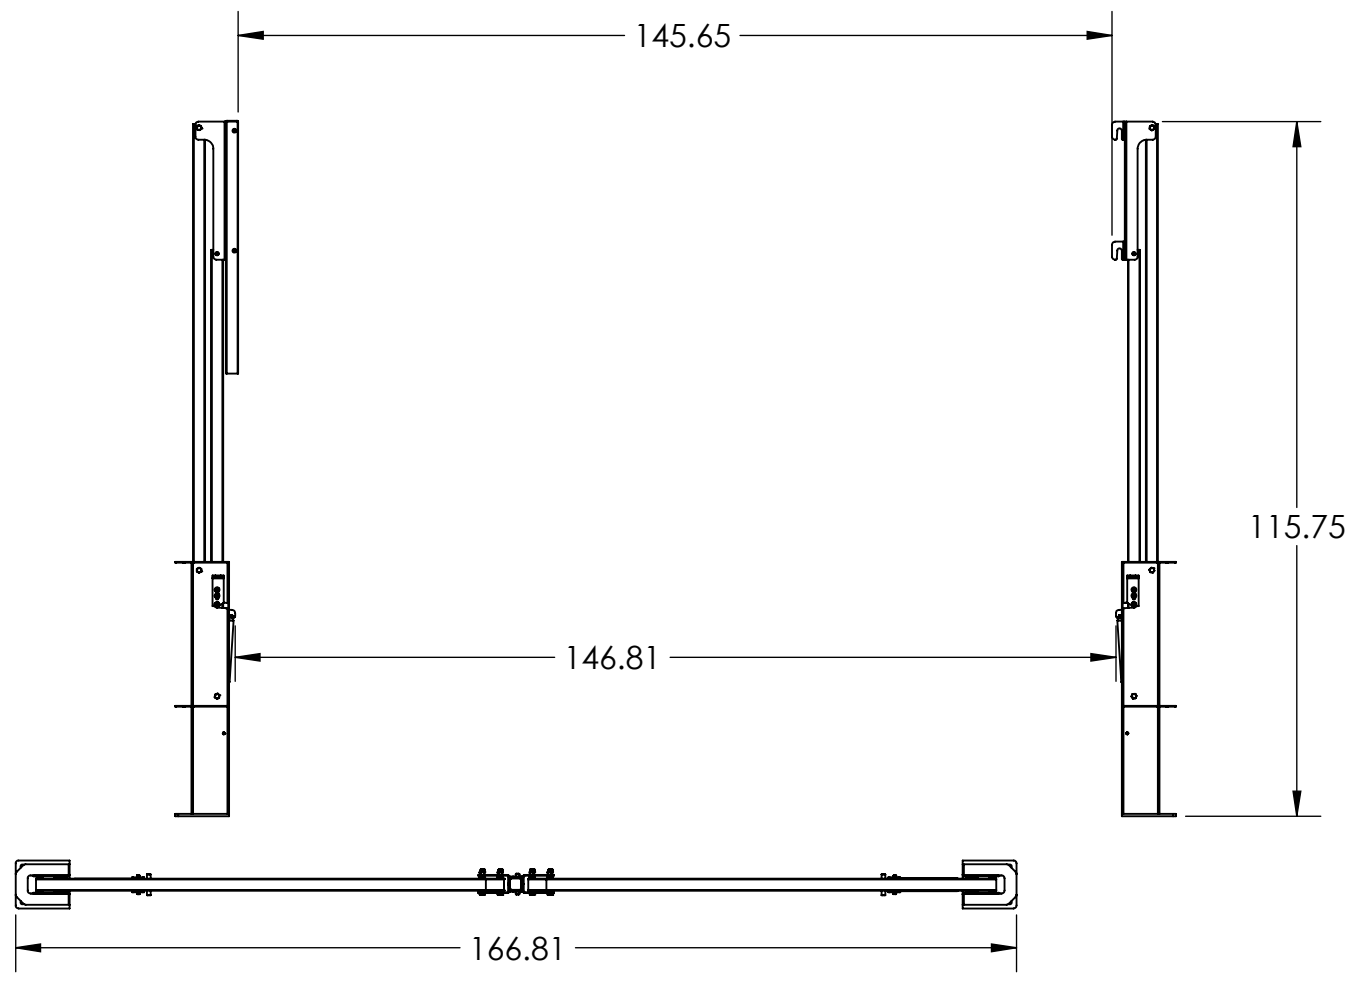

8 7 6 5 4 3 2 1

D
C
B
A

D
C
B
A

Edge Fall Protection, LLC
 www.EDGEfallprotection.com
 TF/F: 844-314-1374
 Info@edgefallprotection.com

TITLE:	12' CANTILEVER GATE DOUBLE	
SIZE	DWG. NO.	REV
B	400630	C
SCALE: 1:32	WEIGHT:	SHEET 1 OF 1

8 7 6 5 4 3 2 1