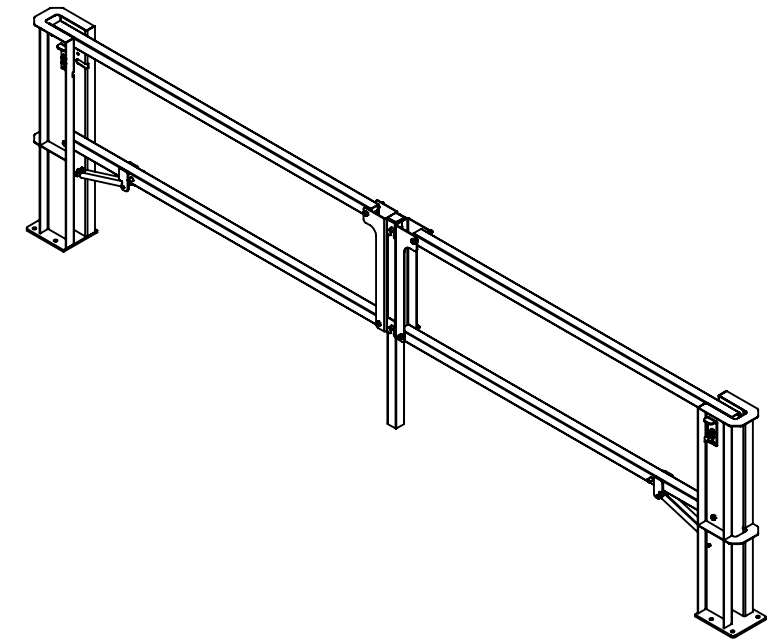

8 7 6 5 4 3 2 1

D
C
B
A

D
C
B
A

Edge Fall Protection, LLC
 www.EDGEfallprotection.com
 TF/F: 844-314-1374
 Info@edgefallprotection.com

TITLE:	12' CANTILEVER GATE DOUBLE	
SIZE	DWG. NO.	REV
B	400630	C
SCALE: 1:32	WEIGHT:	SHEET 1 OF 1