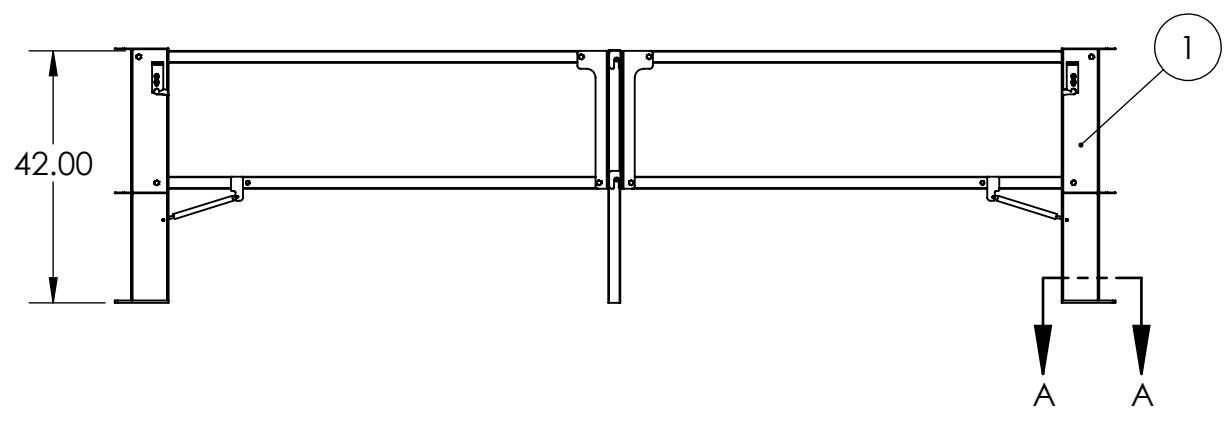

8 7 6 5 4 3 2 1

D
C
B
A

D
C
B
A

Edge Fall Protection, LLC
 www.EDGEfallprotection.com
 TF/F: 844-314-1374
 Info@edgefallprotection.com

TITLE:	12' CANTILEVER GATE DOUBLE	
SIZE	DWG. NO.	REV
B	400630	C
SCALE: 1:32	WEIGHT:	SHEET 1 OF 1