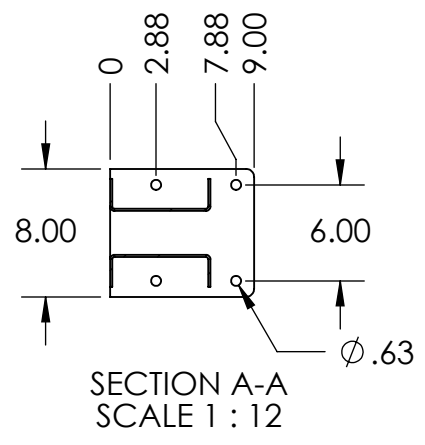

8 7 6 5 4 3 2 1

D
C
B
A

D
C
B
A

Edge Fall Protection, LLC
 www.EDGEfallprotection.com
 TF/F: 844-314-1374
 Info@edgefallprotection.com

TITLE:	12' CANTILEVER GATE DOUBLE	
SIZE	DWG. NO.	REV
B	400630	C
SCALE: 1:32	WEIGHT:	SHEET 1 OF 1

8 7 6 5 4 3 2 1