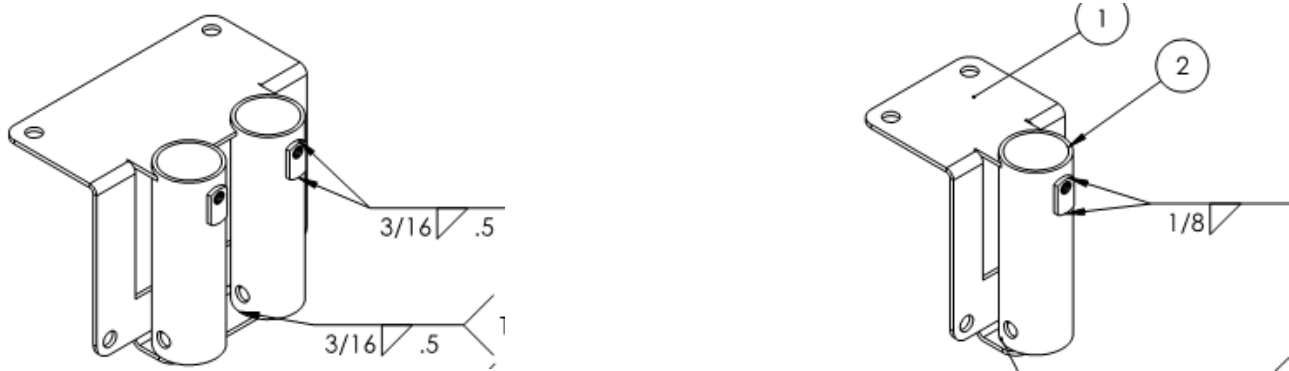

Single and Double Flush Mount - Removable

Single and Double Face Mount - Removable

Edge Fall Protection, LLC
www.EDGEfallprotection.com
TF/F: 844-314-1374
Info@edgefallprotection.com