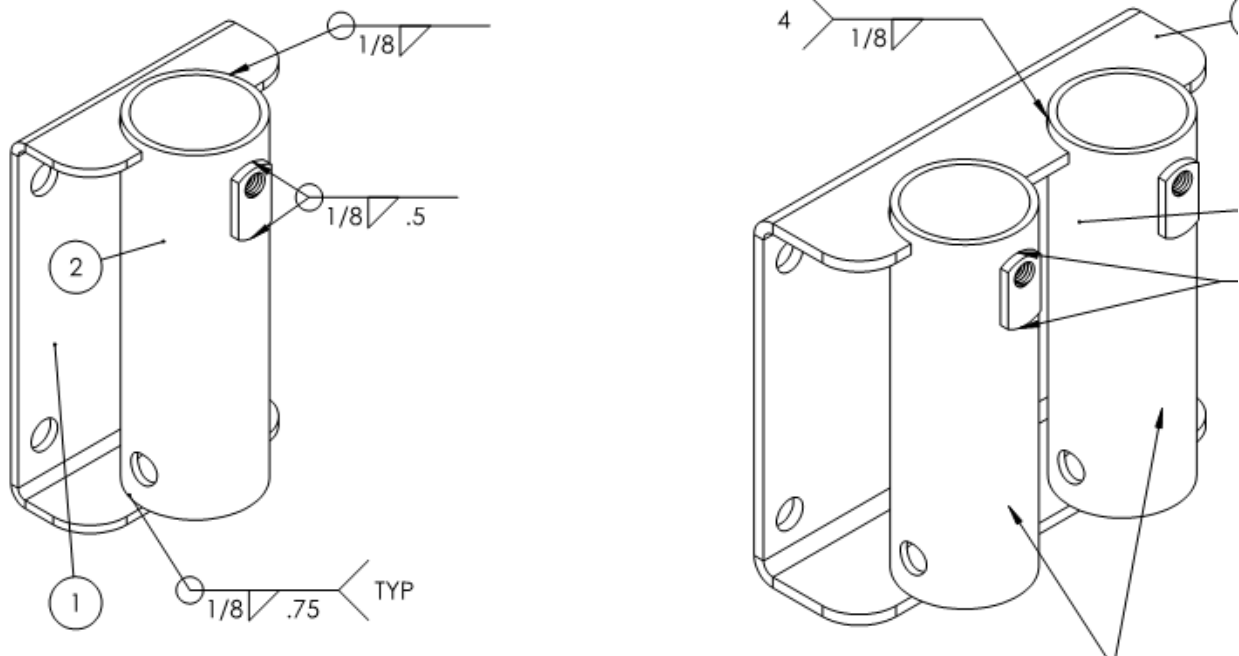

Single and Double Flush Mount - Removable

Single and Double Face Mount - Removable

Edge Fall Protection, LLC
www.EDGEfallprotection.com
TF/F: 844-314-1374
Info@edgefallprotection.com