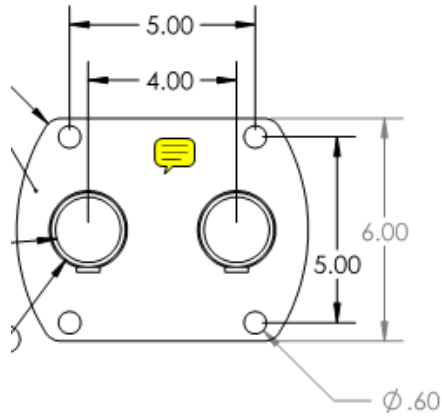

Permanent Double Mount - Removable

Permanent Single Mount - Removable

Edge Fall Protection, LLC
www.EDGEfallprotection.com
 TF/F: 844-314-1374
Info@edgefallprotection.com