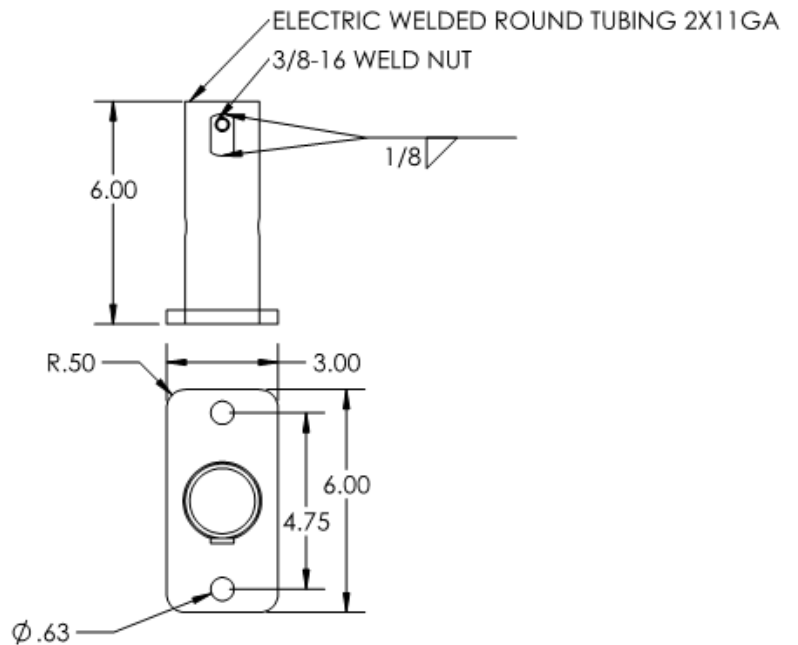

Permanent Double Mount - Removable

Permanent Single Mount - Removable

Edge Fall Protection, LLC
www.EDGEfallprotection.com
 TF/F: 844-314-1374
Info@edgefallprotection.com