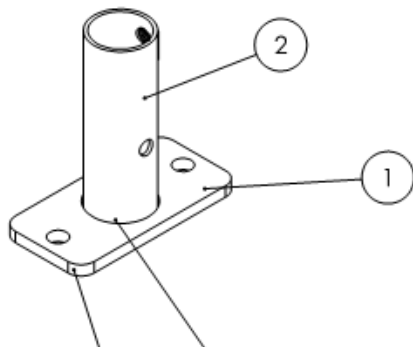

Permanent Double Mount - Removable

Permanent Single Mount - Removable

Edge Fall Protection, LLC
www.EDGEfallprotection.com
 TF/F: 844-314-1374
Info@edgefallprotection.com