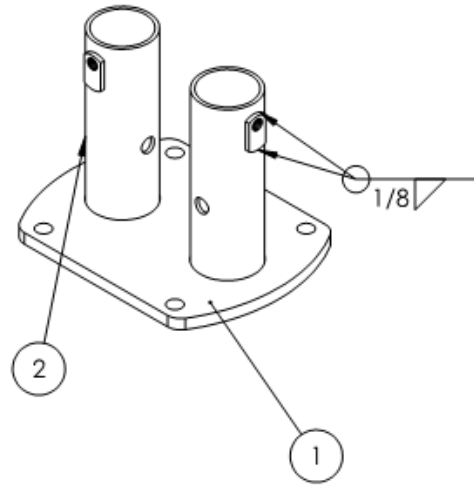

Permanent Double Mount - Removable

Permanent Single Mount - Removable

Edge Fall Protection, LLC
www.EDGEfallprotection.com
 TF/F: 844-314-1374
Info@edgefallprotection.com