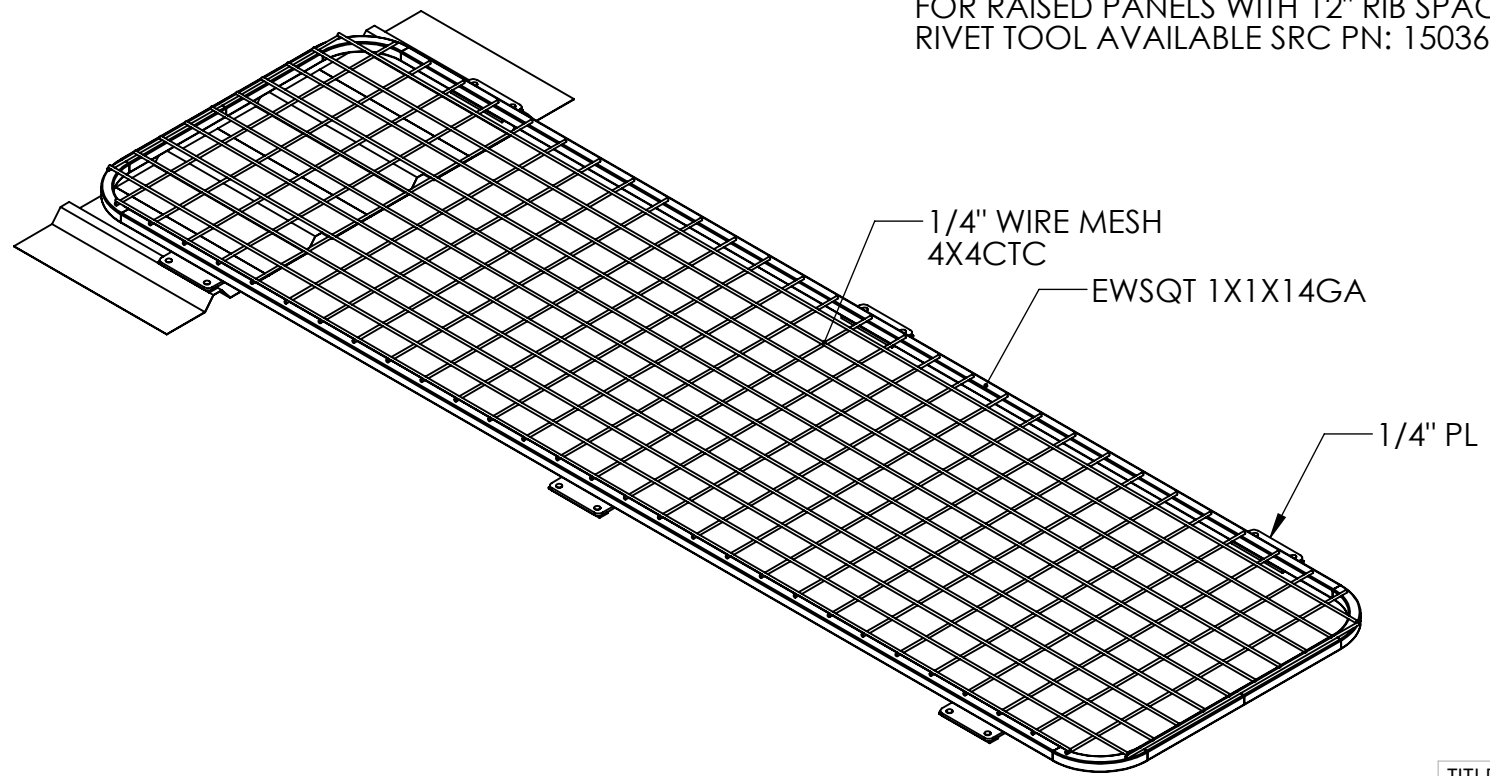

1/4" ALUMINUM
BLIND RIVET

1/8 X 1 BUTYL RUBBER
TAPE

SKYLIGHT SCREEN FRAME

1.88

12.00

ATTACH TO THE NEXT RIB OVER
FROM THE SKYLIGHT PANEL

FOR RAISED PANELS WITH 12" RIB SPACING
RIVET TOOL AVAILABLE SRC PN: 150369

TITLE:		
FLUSH MOUNT SKYLIGHT-R-PANEL		
SIZE	DWG. NO.	REV
A		
SCALE: 1:32	WEIGHT:	SHEET 1 OF 1

Edge Fall Protection, LLC
www.EDGEfallprotection.com
 TF/F: 844-314-1374
Info@edgefallprotection.com