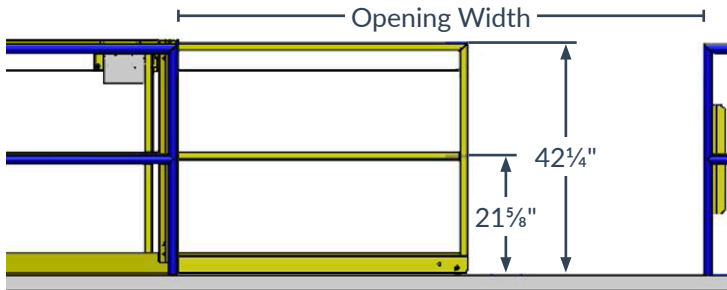

VERSATILE INSTALLATION & OPERATION

- Available in seven stock sizes with custom widths up to 16'
- On-deck or off-deck mounting options
- Available in manual and electric

HARDWARE:

- Track, guides, brackets, and mounts: Furnished in accordance with material type and dimensional requirement of gate, in lengths and sizes appropriate for handling and shipping.

INSTALLATION:

- Mounting location: Deck mount (standard) or face mount available.

OPERATION OPTIONS:

- Electric operator
- Manual handle/latch
- Radio control kit
- Warning horn
- Pull cord

PERFORMANCE RATING: Gate shall meet or exceed OSHA requirements, relative to dimensions and loads, at the time of manufacture.

ELEVATION VIEW
(AS VIEWED FROM THE FLOOR BELOW)

SIDE VIEW

PRODUCT NUMBER	OPENING WIDTH	OPERATOR OPTION
MGHMM048042	48" (Made to order)	Manual
MGHEM048042	48" (Made to order)	Electric
MGHMM072042	72" (Stocked size)	Manual
MGHEM072042	72" (Stocked size)	Electric
MGHMM096042	96" (Stocked size)	Manual
MGHEM096042	96" (Stocked size)	Electric
MGHMM120042	120" (Made to order)	Manual
MGHEM120042	120" (Made to order)	Electric
MGHMM144042	144" (Made to order)	Manual
MGHEM144042	144" (Made to order)	Electric
MGHMM168042	168" (Made to order)	Manual
MGHEM168042	168" (Made to order)	Electric
MGHMM192042	192" (Made to order)	Manual
MGHEM192042	192" (Made to order)	Electric