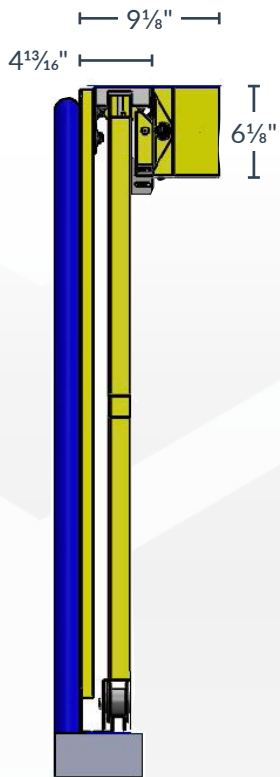

HORIZONTAL MEZZANINE GATE

The EDGE Horizontal Gate keeps your employees safe from dangerous falls and improves the efficiency of your material handling. Once installed on a mezzanine, this gate slides open and slides closed as needed, allowing you to forklift materials to your elevated space while protecting your crew. It's ideal for mezzanine openings, pallet racking areas, warehouses and picking/packing areas.

FINISH:

- Mild steel: Powder coat yellow on all unfinished exposed surfaces (standard).
- Stainless steel: Mill finish/unpainted on all unfinished, exposed surfaces (custom).

MATERIAL:

- Gate: 1½" square, 11-gauge tube, factory welded. Solid horizontal top rail and mid-rail, 4" high toeboard, 42" overall height, and vertical members not to exceed 8' on center.
- Gate material to be one of the following:
 - » Mild steel
 - » Stainless steel, 304-2b (contact PS Safety Access for stainless steel product number)

INSTALLATION:

- Mounting location: Deck mount (standard) or face mount available.

OPERATION OPTIONS:

- Electric operator
- Manual handle/latch
- Radio control kit
- Warning horn
- Pull cord

PERFORMANCE RATING: Gate shall meet or exceed OSHA requirements, relative to dimensions and loads, at the time of manufacture.

ELEVATION VIEW
(AS VIEWED FROM THE FLOOR BELOW)

SIDE VIEW

PRODUCT NUMBER	OPENING WIDTH	OPERATOR OPTION
MGHMM048042	48" (Made to order)	Manual
MGHEM048042	48" (Made to order)	Electric
MGHMM072042	72" (Stocked size)	Manual
MGHEM072042	72" (Stocked size)	Electric
MGHMM096042	96" (Stocked size)	Manual
MGHEM096042	96" (Stocked size)	Electric
MGHMM120042	120" (Made to order)	Manual
MGHEM120042	120" (Made to order)	Electric
MGHMM144042	144" (Made to order)	Manual
MGHEM144042	144" (Made to order)	Electric
MGHMM168042	168" (Made to order)	Manual
MGHEM168042	168" (Made to order)	Electric
MGHMM192042	192" (Made to order)	Manual
MGHEM192042	192" (Made to order)	Electric